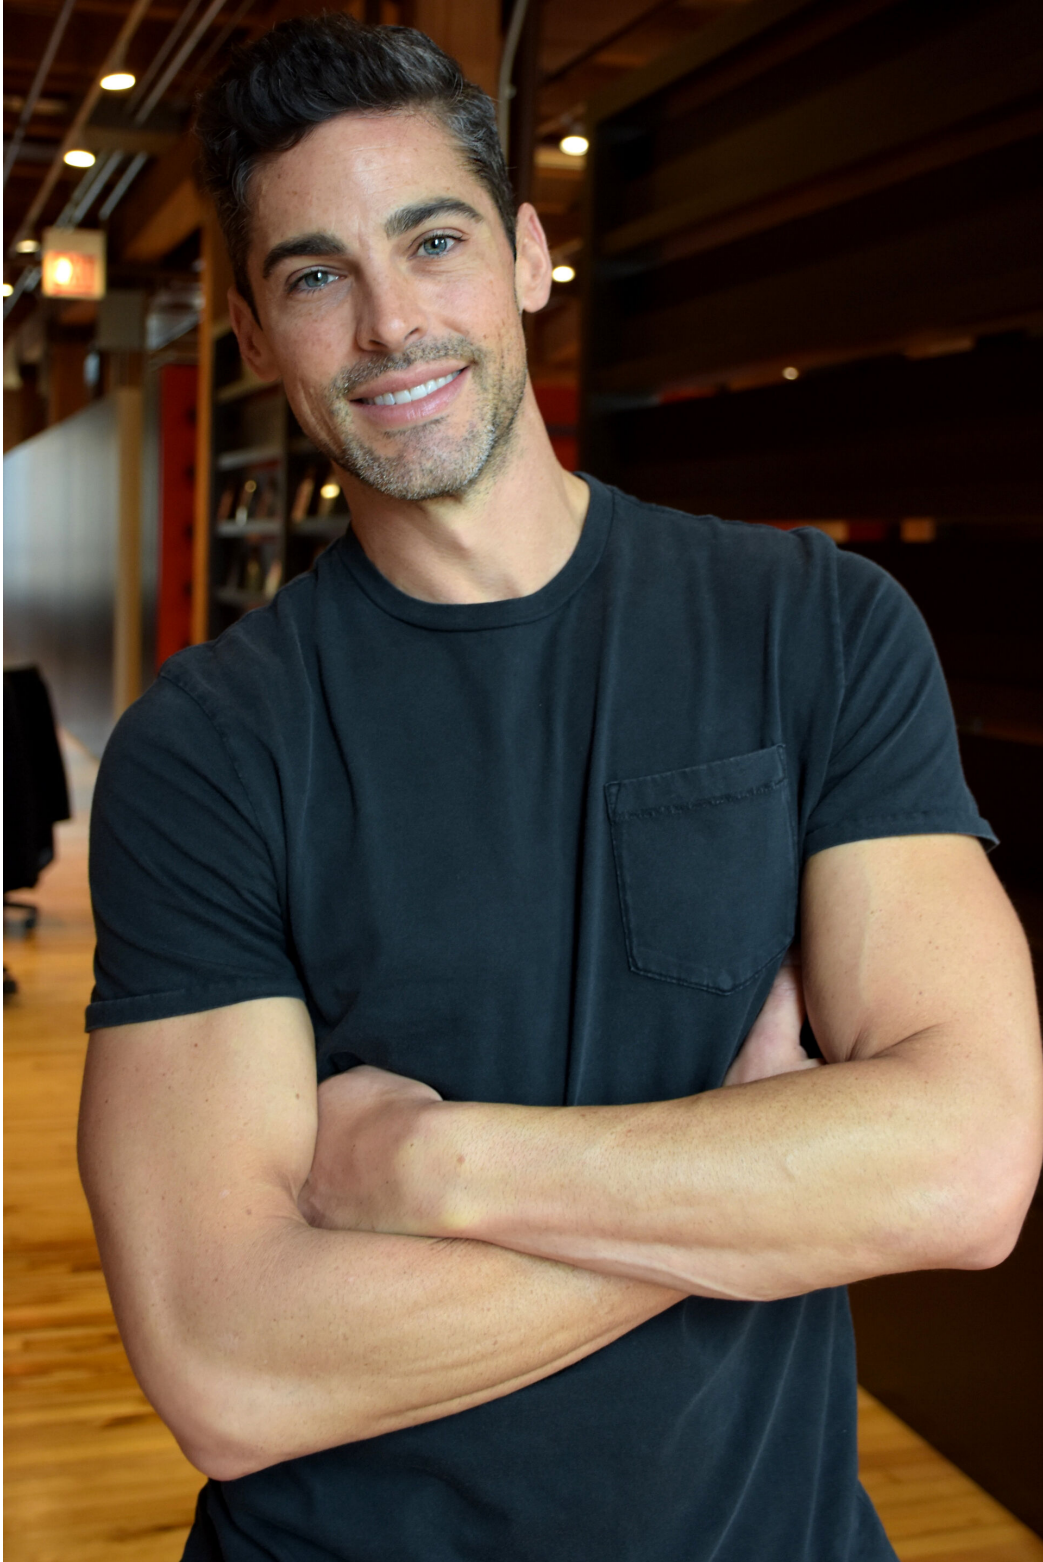

# STEPHEN CANADA

height 187 cm · bust 87 cm · waist 84 cm · hips 84 cm  
shoes size 46 · hair greying · eyes blue